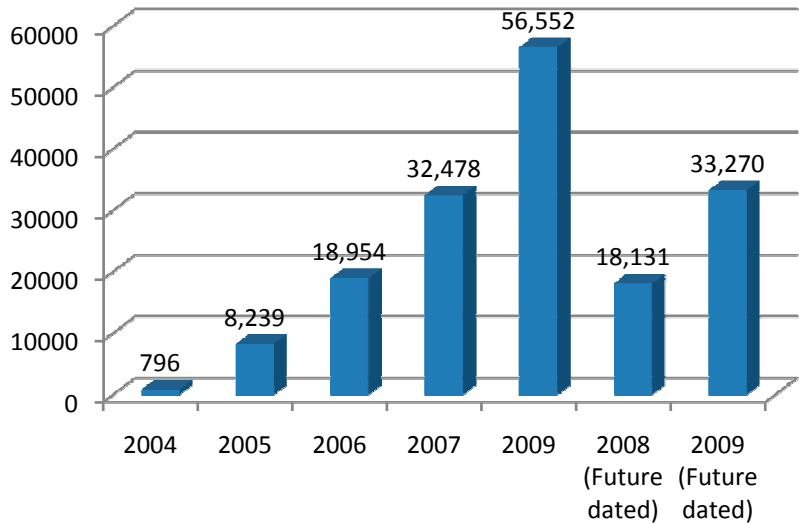

GrowingTennis System Statistics

The following graph indicates facilities use of growingtennis.com to update their info and post their programs for consumers to find.

Note: There are 20,000+ facilities in the total databases. 1800% increase in facilities using the system since 2006.

GrowingTennis.com Utilization 2006 - 2008

The following graph represents consumers queries when they search program postcards on websites for places to play, programs and partners

eCalendar (Event) Queries – Sept – Dec 2008

Searchable Events Online

The following graph indicates the # of future dated events that facilities have posted in the database. Comparing the same time period in 2008 and 2009, event rate has nearly doubled.