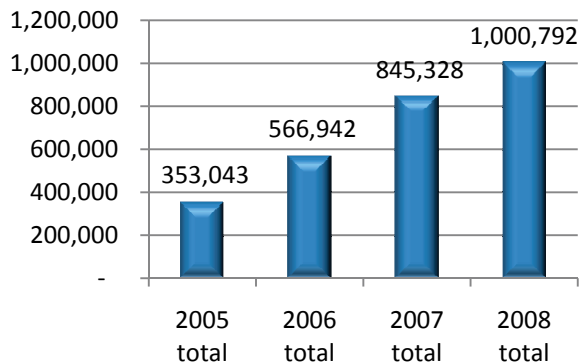

Online Court Bookings – facilities using TennisConnect