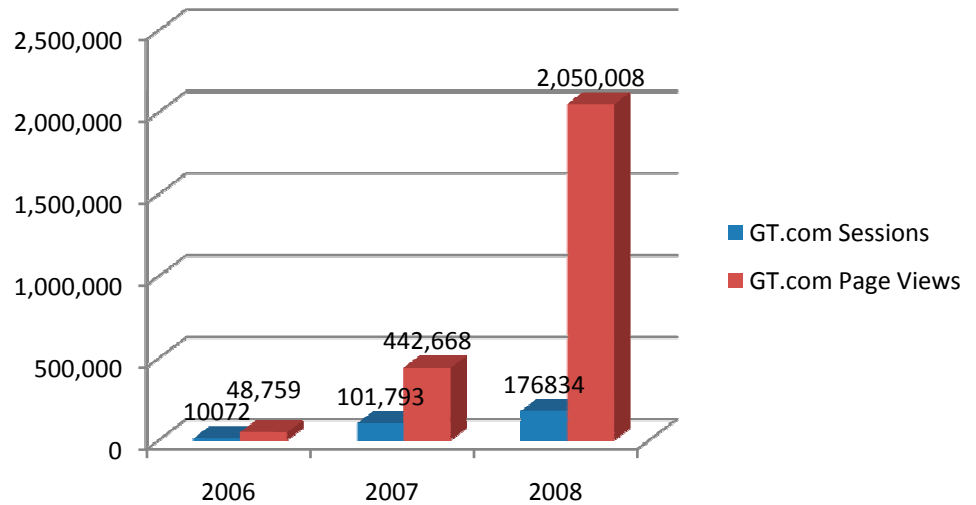

GrowingTennis System Statistics

The following graph indicates facilities use of growingtennis.com to update their info and post their programs for consumers to find.

Note: There are 20,000+ facilities in the total databases. 1800% increase in facilities using the system since 2006.

GrowingTennis.com Utilization 2006 - 2008

The following graph represents consumers queries when they search program postcards on websites for places to play, programs and partners

eCalendar (Event) Queries – Sept – Dec 2008

Searchable Events Online

The following graph indicates the # of future dated events that facilities have posted in the database. Comparing the same time period in 2008 and 2009, event rate has nearly doubled.