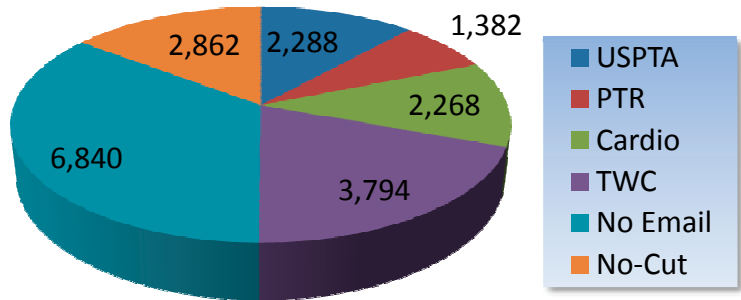

GrowingTennis System Statistics

The following graph indicates facilities use of growingtennis.com to update their info and post their programs for consumers to find.

Note: There are 20,000+ facilities in the total databases. 1800% increase in facilities using the system since 2006.

GrowingTennis.com Utilization 2006 - 2008

The following graph represents consumers queries when they search program postcards on websites for places to play, programs and partners

eCalendar (Event) Queries – Sept – Dec 2008

Searchable Events Online

The following graph indicates the # of future dated events that facilities have posted in the database. Comparing the same time period in 2008 and 2009, event rate has nearly doubled.

Notes: More than 19,000 tennis program providers have a login to maintain their facility and or programming / event details.

19,434 Unique Contacts:

2,288 USPTA Affiliation
 1,382 PTR Affiliation
 2,268 Cardio
 3,794 TWC Affiliation
 2,862 No-Cut Coach Affiliation,
 6,840 No Email
 (12,594 good email addresses)