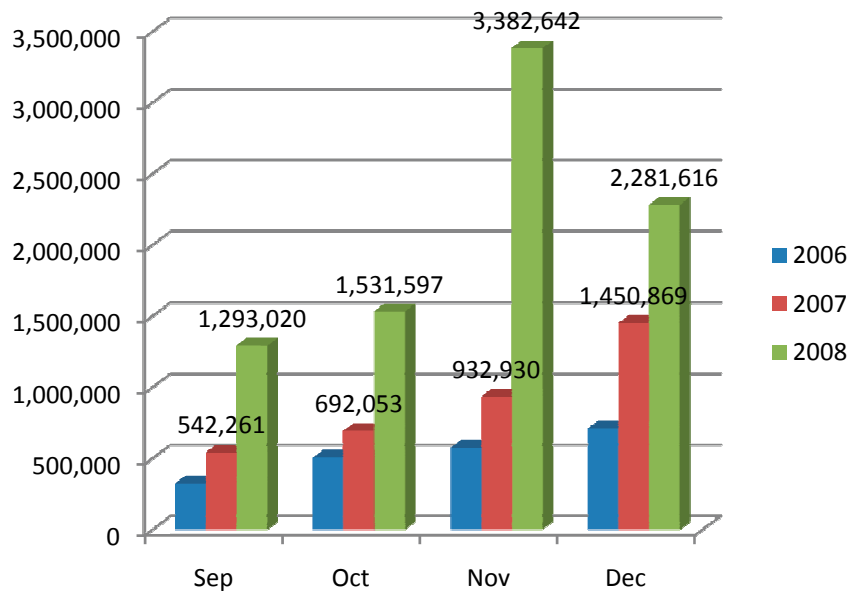

GrowingTennis System Statistics

The following graph indicates facilities use of growingtennis.com to update their info and post their programs for consumers to find.

Note: There are 20,000+ facilities in the total databases. 1800% increase in facilities using the system since 2006.

GrowingTennis.com Utilization 2006 - 2008

The following graph represents consumers queries when they search program postcards on websites for places to play, programs and partners

eCalendar (Event) Queries – Sept – Dec 2008

Searchable Events Online

The following graph indicates the # of future dated events that facilities have posted in the database. Comparing the same time period in 2008 and 2009, event rate has nearly doubled.